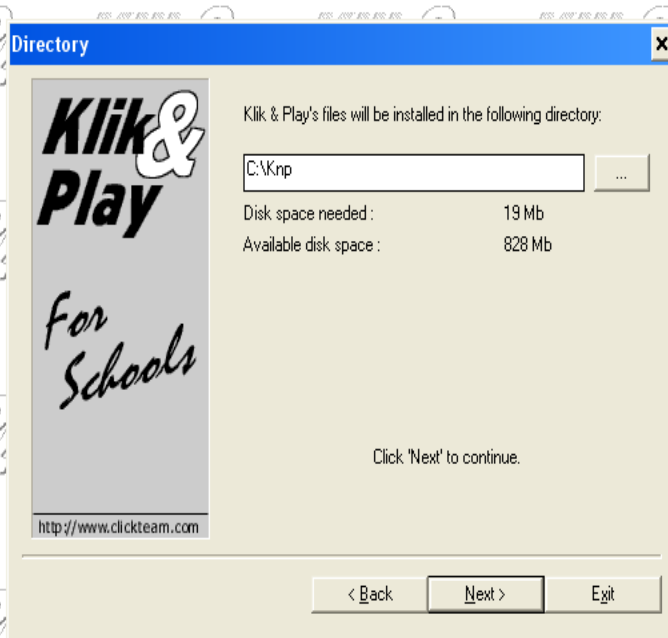

Installing Klik & Play

License Agreement

Install KNP to C Drive

Start Installation

Installation Progress

Installation Complete

KNP Start Menu Program Group

File and Folder Tasks