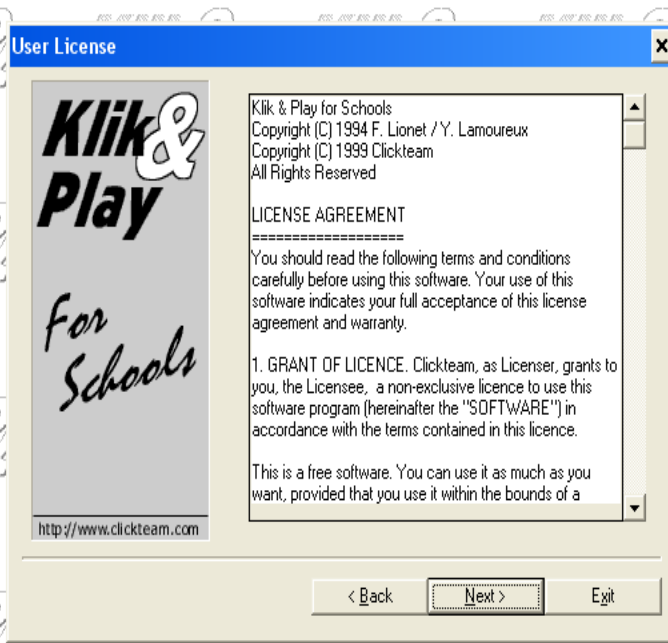

Installing Klik & Play

License Agreement

Install KNP to C Drive

Start Installation

Installation Progress

Installation Complete

KNP Start Menu Program Group

File and Folder Tasks